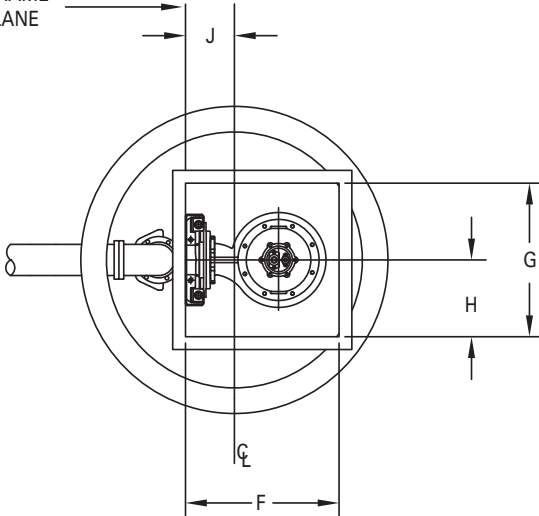

Product information presented here reflects conditions at time of publication. Consult factory regarding discrepancies or inconsistencies.

X64HD HAZARDOUS LOCATION SERIES

LIFT STATION DIMENSIONAL DATA

25-60 BHP
 4" & 6" Flanged Discharge
 MODELS: X6424- X6428

X64HD HAZARDOUS LOCATION SERIES

LIFT STATION DIMENSIONAL DATA

25-60 BHP

4" & 6" Flanged Discharge

MODELS: X6424-X6428

DOOR FRAME
REF PLANE

SIMPLEX DIMENSIONAL CHART											
NOM. SIZE	A	B	C	D	E	F	G	H	J	P	R
4" DISCHARGE	7-1/2	6	8-3/4	3	8	36	30	15	11-1/2	3/4	4
6" DISCHARGE	10-7/8	6-3/4	9-1/2	3-3/8	10-1/4	36	36	18	11-1/2	3/4	9-5/8

DOOR FRAME
REF PLANE

DUPLEX DIMENSIONAL CHART													
NOM. SIZE	A	B	C	E	F	J	K	L	M	N	P	R	S
4" DISCHARGE	7-1/2	6	8-3/4	8	36	11-1/2	24	48	10-1/8	13-1/8	3/4	4	8-3/4
6" DISCHARGE	10-7/8	6-3/4	9-1/2	10-1/4	36	11-1/2	30	60	12-3/4	16-1/8	3/4	9-5/8	11-3/8