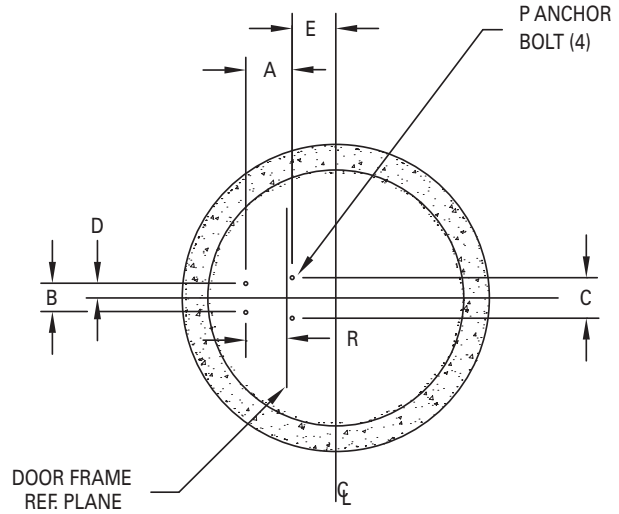

X64HD HAZARDOUS LOCATION SERIES

LIFT STATION DIMENSIONAL DATA

25-60 BHP

4" & 6" Flanged Discharge

MODELS: X6424-X6428

DOOR FRAME
REF PLANE

SIMPLEX DIMENSIONAL CHART											
NOM. SIZE	A	B	C	D	E	F	G	H	J	P	R
4" DISCHARGE	7-1/2	6	8-3/4	3	8	36	30	15	11-1/2	3/4	4
6" DISCHARGE	10-7/8	6-3/4	9-1/2	3-3/8	10-1/4	36	36	18	11-1/2	3/4	9-5/8

DOOR FRAME
REF PLANE

DUPLEX DIMENSIONAL CHART													
NOM. SIZE	A	B	C	E	F	J	K	L	M	N	P	R	S
4" DISCHARGE	7-1/2	6	8-3/4	8	36	11-1/2	24	48	10-1/8	13-1/8	3/4	4	8-3/4
6" DISCHARGE	10-7/8	6-3/4	9-1/2	10-1/4	36	11-1/2	30	60	12-3/4	16-1/8	3/4	9-5/8	11-3/8