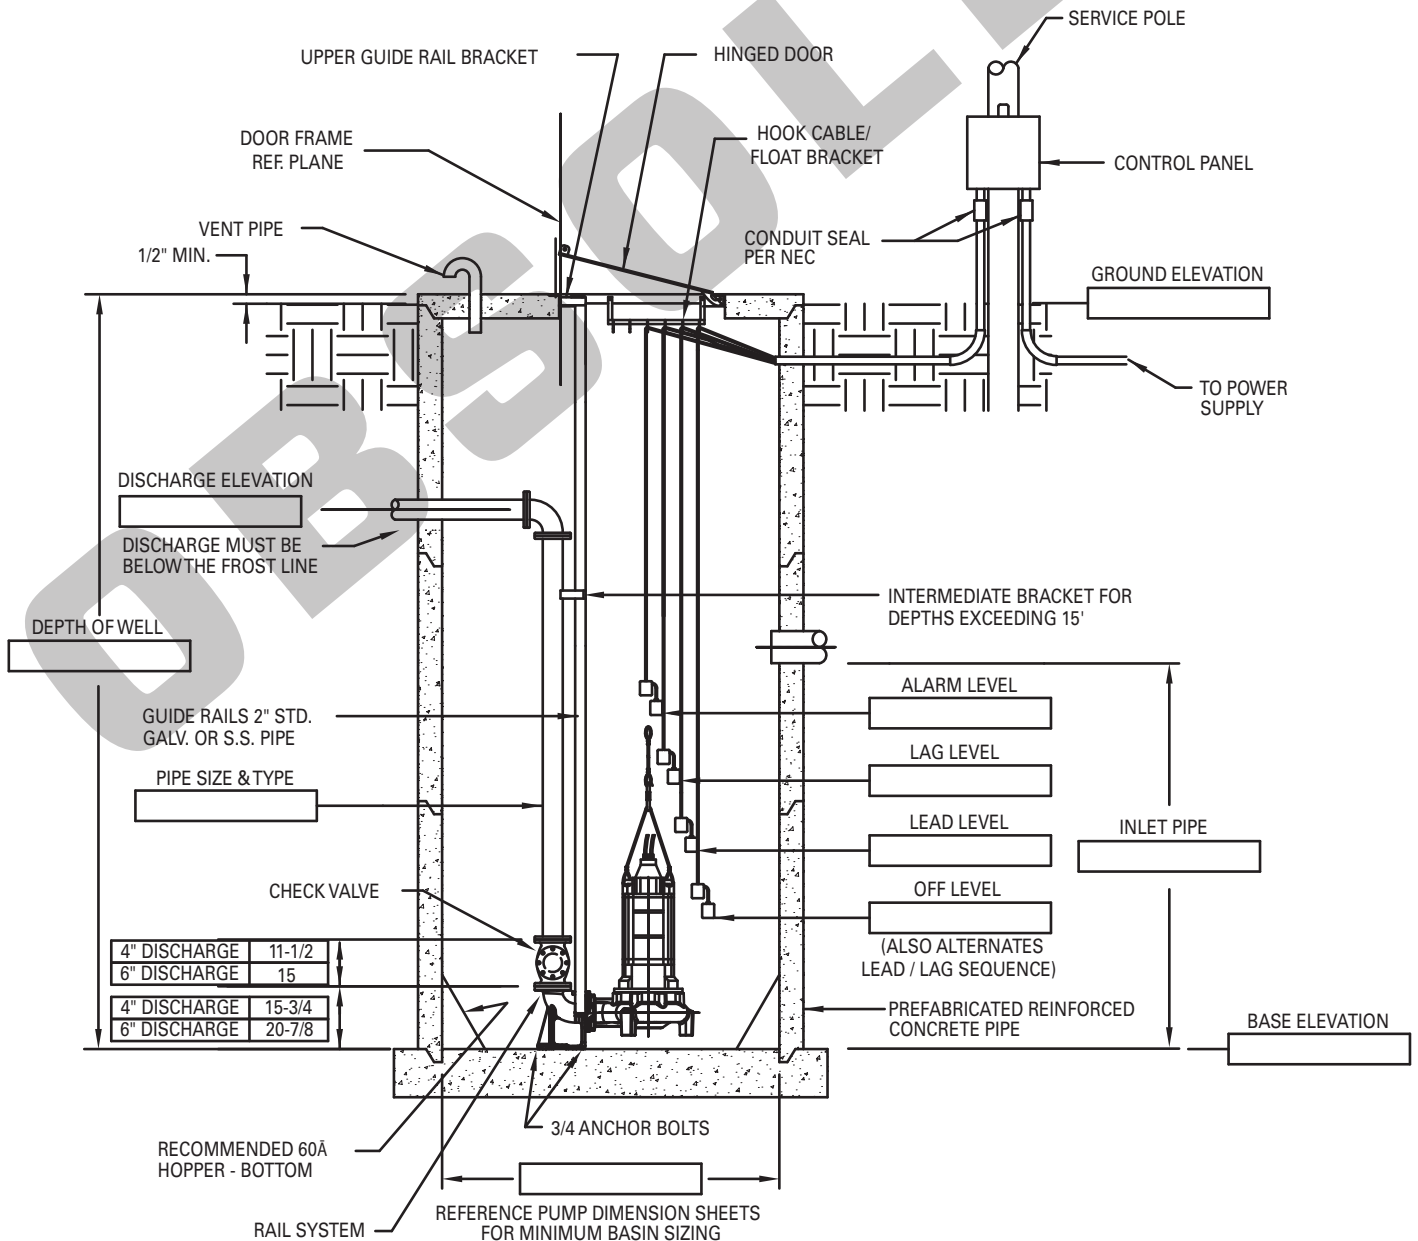

Product information presented here reflects conditions at time of publication. Consult factory regarding discrepancies or inconsistencies.

X64HD HAZARDOUS LOCATION SERIES

LIFT STATION DIMENSIONAL DATA

25-60 BHP
 4" & 6" Flanged Discharge
 MODELS: X6424- X6428

X64HD HAZARDOUS LOCATION SERIES

LIFT STATION DIMENSIONAL DATA

25-60 BHP

4" & 6" Flanged Discharge

MODELS: X6424-X6428

DOOR FRAME
REF PLANE

SIMPLEX DIMENSIONAL CHART											
NOM. SIZE	A	B	C	D	E	F	G	H	J	P	R
4" DISCHARGE	7-1/2	6	8-3/4	3	8	36	30	15	11-1/2	3/4	4
6" DISCHARGE	10-7/8	6-3/4	9-1/2	3-3/8	10-1/4	36	36	18	11-1/2	3/4	9-5/8

DOOR FRAME
REF PLANE

DUPLEX DIMENSIONAL CHART													
NOM. SIZE	A	B	C	E	F	J	K	L	M	N	P	R	S
4" DISCHARGE	7-1/2	6	8-3/4	8	36	11-1/2	24	48	10-1/8	13-1/8	3/4	4	8-3/4
6" DISCHARGE	10-7/8	6-3/4	9-1/2	10-1/4	36	11-1/2	30	60	12-3/4	16-1/8	3/4	9-5/8	11-3/8