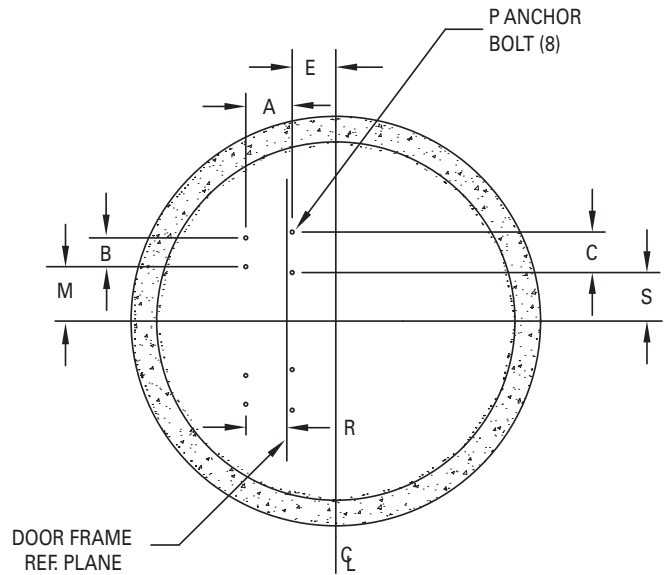

X64HD HAZARDOUS LOCATION SERIES

LIFT STATION DIMENSIONAL DATA

25-60 BHP

4" & 6" Flanged Discharge

MODELS: X6424-X6428

DOOR FRAME
REF PLANE

SIMPLEX DIMENSIONAL CHART											
NOM. SIZE	A	B	C	D	E	F	G	H	J	P	R
4" DISCHARGE	7-1/2	6	8-3/4	3	8	36	30	15	11-1/2	3/4	4
6" DISCHARGE	10-7/8	6-3/4	9-1/2	3-3/8	10-1/4	36	36	18	11-1/2	3/4	9-5/8

DOOR FRAME
REF PLANE

DUPLEX DIMENSIONAL CHART													
NOM. SIZE	A	B	C	E	F	J	K	L	M	N	P	R	S
4" DISCHARGE	7-1/2	6	8-3/4	8	36	11-1/2	24	48	10-1/8	13-1/8	3/4	4	8-3/4
6" DISCHARGE	10-7/8	6-3/4	9-1/2	10-1/4	36	11-1/2	30	60	12-3/4	16-1/8	3/4	9-5/8	11-3/8