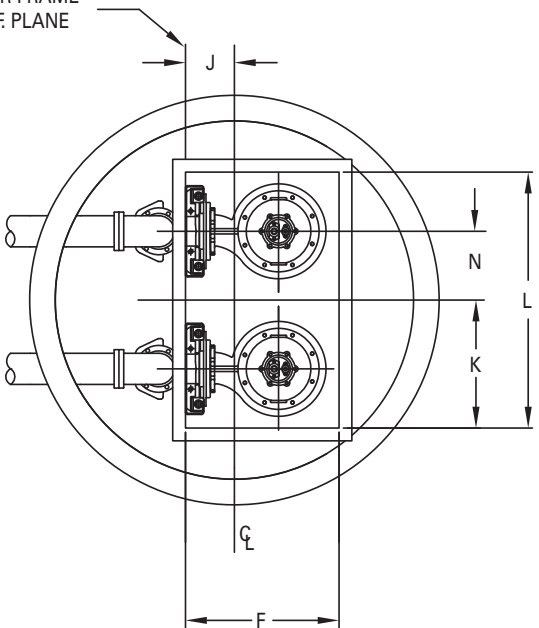

X64HD HAZARDOUS LOCATION SERIES

LIFT STATION DIMENSIONAL DATA

25-60 BHP

4" & 6" Flanged Discharge

MODELS: X6424-X6428

DOOR FRAME
REF PLANE

SIMPLEX DIMENSIONAL CHART											
NOM. SIZE	A	B	C	D	E	F	G	H	J	P	R
4" DISCHARGE	7-1/2	6	8-3/4	3	8	36	30	15	11-1/2	3/4	4
6" DISCHARGE	10-7/8	6-3/4	9-1/2	3-3/8	10-1/4	36	36	18	11-1/2	3/4	9-5/8

DOOR FRAME
REF PLANE

DUPLEX DIMENSIONAL CHART													
NOM. SIZE	A	B	C	E	F	J	K	L	M	N	P	R	S
4" DISCHARGE	7-1/2	6	8-3/4	8	36	11-1/2	24	48	10-1/8	13-1/8	3/4	4	8-3/4
6" DISCHARGE	10-7/8	6-3/4	9-1/2	10-1/4	36	11-1/2	30	60	12-3/4	16-1/8	3/4	9-5/8	11-3/8