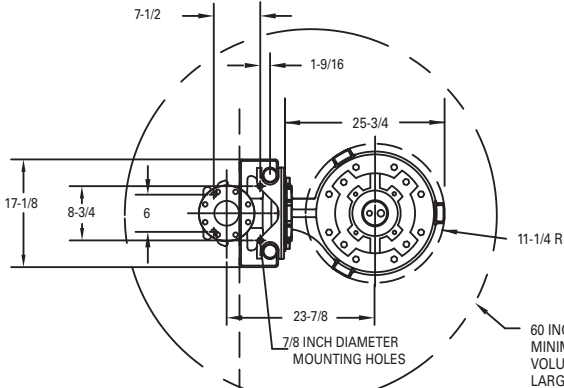

SK3167

All dimensions in inches unless otherwise noted.

See Reverse Side for "Rail Mounted"

© Copyright 2024 Zoeller® Co. All rights reserved.

X64HD HAZARDOUS LOCATION SERIES

DIMENSIONAL DATA

CLASS I, DIVISION 1, GROUPS C & D

4" Flanged Horizontal Discharge Units

P/N 39-0155 - 4" Rail Mounted

MODELS: X6424- X6428

DOOR FRAME REF. PLANE
SIMPLEX INSTALLATION

60 INCH DIAMETER
MINIMUM FOR SIZE ONLY.
VOLUME MAY REQUIRE
LARGER BASINS.

72 INCH DIAMETER
MINIMUM FOR SIZE ONLY.
VOLUME MAY REQUIRE
LARGER BASINS.

DUPLEX INSTALLATION

DIMENSIONS BASED ON STD. ANSI FITTING SIZES
CHECK VALVES REQUIRED, NOT SHOWN FOR CLARITY

LIFTING HEIGHT = "C"
(WITHOUT CABLE CONNECTOR)

LIFTING HEIGHT = "D"
(WITH CABLE CONNECTOR)

MODEL	B	C	D
X6424-X6426	48-13/32	59-11/16	66
X6427-X6428	55-21/32	66-15/16	73-1/4

MODEL	X6424	X6425	X6426	X6427	X6428
HP	25	30	40	50	60
DIM.	"A"	"A"	"A"	"A"	"A"
230V	1.35±.100	1.55±.100	1.55±.100	-	-
460V	.985±.100	.985±.100	1.125±.100	1.35±.100	1.55±.100
575V	.985±.100	.985±.100	.985±.100	1.125±.100	1.35±.100