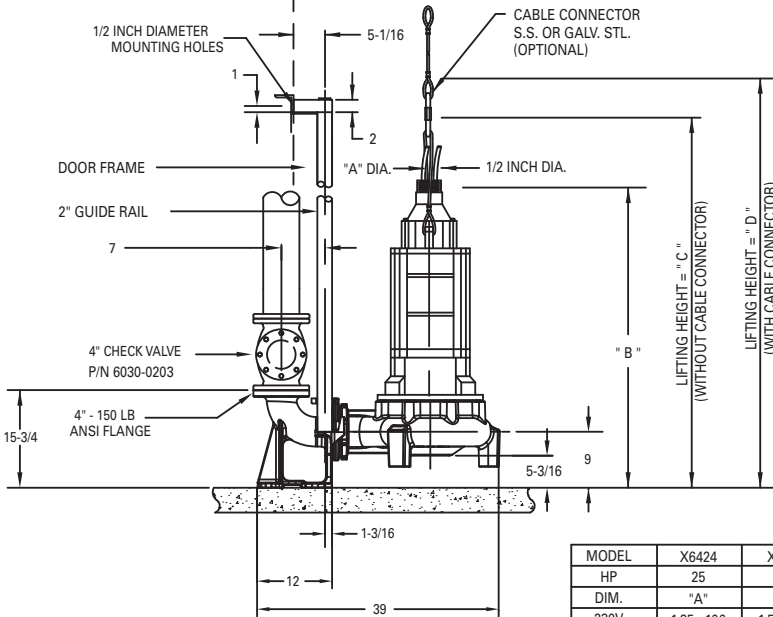

4" Flanged Horizontal Discharge Units

P/N 39-0155 - 4" Rail Mounted

MODELS: X6424- X6428

DOOR FRAME REF. PLANE
SIMPLEX INSTALLATION

60 INCH DIAMETER
MINIMUM FOR SIZE ONLY.
VOLUME MAY REQUIRE
LARGER BASINS.

72 INCH DIAMETER
MINIMUM FOR SIZE ONLY.
VOLUME MAY REQUIRE
LARGER BASINS.

DUPLEX INSTALLATION

DIMENSIONS BASED ON STD. ANSI FITTING SIZES
CHECK VALVES REQUIRED, NOT SHOWN FOR CLARITY

LIFTING HEIGHT = "C"
(WITHOUT CABLE CONNECTOR)

LIFTING HEIGHT = "D"
(WITH CABLE CONNECTOR)

MODEL	B	C	D
X6424-X6426	48-13/32	59-11/16	66
X6427-X6428	55-21/32	66-15/16	73-1/4

MODEL	X6424	X6425	X6426	X6427	X6428
HP	25	30	40	50	60
DIM.	"A"	"A"	"A"	"A"	"A"
230V	1.35±.100	1.55±.100	1.55±.100	-	-
460V	.985±.100	.985±.100	1.125±.100	1.35±.100	1.55±.100
575V	.985±.100	.985±.100	.985±.100	1.125±.100	1.35±.100