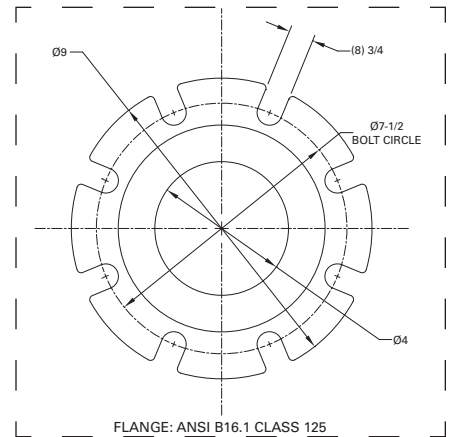

DIMENSIONAL DATA

CLASS I, DIVISION 1, GROUPS C & D

4" Flanged Horizontal Discharge Units

Floor Mounted

MODELS: X6424- X6428

SIMPLEX INSTALLATION

48 INCH DIAMETER
 MINIMUM FOR SIZE ONLY.
 VOLUME MAY REQUIRE
 LARGER BASINS.

72 INCH DIAMETER
 MINIMUM FOR SIZE ONLY.
 VOLUME MAY REQUIRE
 LARGER BASINS.

DUPLEX INSTALLATION
 DIMENSIONS BASED ON STD. ANSI FITTING SIZES
 CHECK VALVES REQUIRED, NOT SHOWN FOR CLARITY

MODEL	X6424	X6425	X6426	X6427	X6428
HP	25	30	40	50	60
DIM.	"A"	"A"	"A"	"A"	"A"
230V	1.35±.100	1.55±.100	1.55±.100	-	-
460V	.985±.100	.985±.100	1.125±.100	1.35±.100	1.55±.100
575V	.985±.100	.985±.100	.985±.100	1.125±.100	1.35±.100