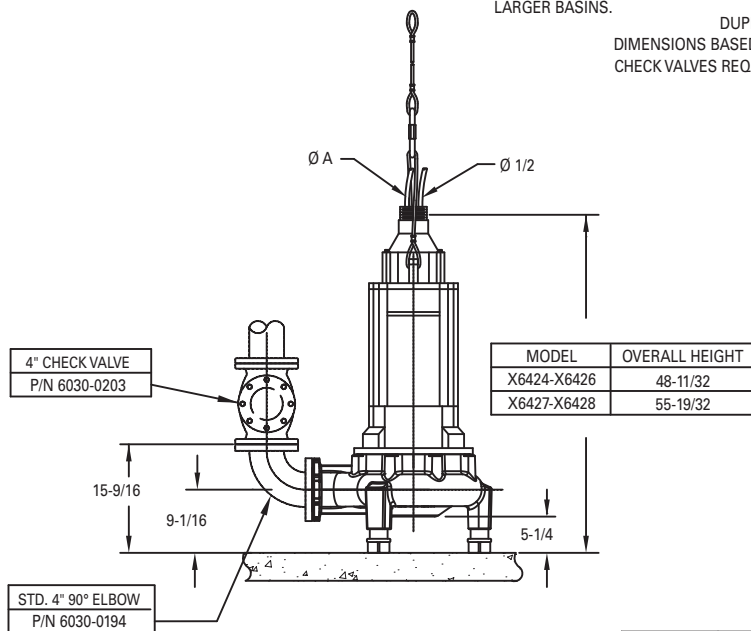

DIMENSIONAL DATA

CLASS I, DIVISION 1, GROUPS C & D

4" Flanged Horizontal Discharge Units

Floor Mounted

MODELS: X6424- X6428

SIMPLEX INSTALLATION

48 INCH DIAMETER
 MINIMUM FOR SIZE ONLY.
 VOLUME MAY REQUIRE
 LARGER BASINS.

72 INCH DIAMETER
 MINIMUM FOR SIZE ONLY.
 VOLUME MAY REQUIRE
 LARGER BASINS.

DUPLEX INSTALLATION
 DIMENSIONS BASED ON STD. ANSI FITTING SIZES
 CHECK VALVES REQUIRED, NOT SHOWN FOR CLARITY

MODEL	X6424	X6425	X6426	X6427	X6428
HP	25	30	40	50	60
DIM.	"A"	"A"	"A"	"A"	"A"
230V	1.35±.100	1.55±.100	1.55±.100	-	-
460V	.985±.100	.985±.100	1.125±.100	1.35±.100	1.55±.100
575V	.985±.100	.985±.100	.985±.100	1.125±.100	1.35±.100