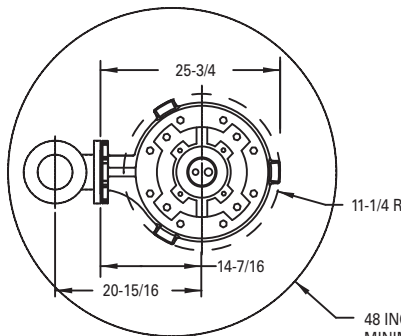

DIMENSIONAL DATA

CLASS I, DIVISION 1, GROUPS C & D

4" Flanged Horizontal Discharge Units

Floor Mounted

MODELS: X6424- X6428

SIMPLEX INSTALLATION

48 INCH DIAMETER
 MINIMUM FOR SIZE ONLY.
 VOLUME MAY REQUIRE
 LARGER BASINS.

72 INCH DIAMETER
 MINIMUM FOR SIZE ONLY.
 VOLUME MAY REQUIRE
 LARGER BASINS.

DUPLEX INSTALLATION
 DIMENSIONS BASED ON STD. ANSI FITTING SIZES
 CHECK VALVES REQUIRED, NOT SHOWN FOR CLARITY

MODEL	X6424	X6425	X6426	X6427	X6428
HP	25	30	40	50	60
DIM.	"A"	"A"	"A"	"A"	"A"
230V	1.35±.100	1.55±.100	1.55±.100	-	-
460V	.985±.100	.985±.100	1.125±.100	1.35±.100	1.55±.100
575V	.985±.100	.985±.100	.985±.100	1.125±.100	1.35±.100