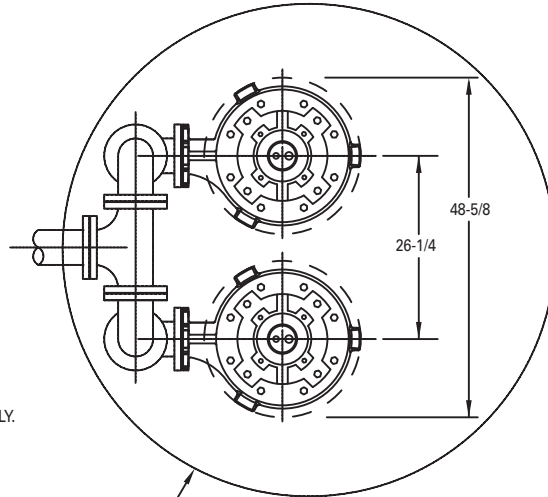

DIMENSIONAL DATA

CLASS I, DIVISION 1, GROUPS C & D

4" Flanged Horizontal Discharge Units

Floor Mounted

MODELS: X6424- X6428

SIMPLEX INSTALLATION

48 INCH DIAMETER
 MINIMUM FOR SIZE ONLY.
 VOLUME MAY REQUIRE
 LARGER BASINS.

72 INCH DIAMETER
 MINIMUM FOR SIZE ONLY.
 VOLUME MAY REQUIRE
 LARGER BASINS.

DUPLEX INSTALLATION
 DIMENSIONS BASED ON STD. ANSI FITTING SIZES
 CHECK VALVES REQUIRED, NOT SHOWN FOR CLARITY

MODEL	X6424	X6425	X6426	X6427	X6428
HP	25	30	40	50	60
DIM.	"A"	"A"	"A"	"A"	"A"
230V	1.35±.100	1.55±.100	1.55±.100	-	-
460V	.985±.100	.985±.100	1.125±.100	1.35±.100	1.55±.100
575V	.985±.100	.985±.100	.985±.100	1.125±.100	1.35±.100