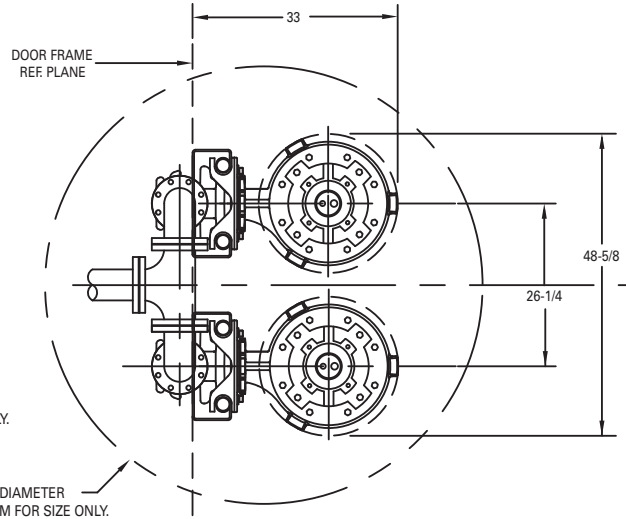

4" Flanged Horizontal Discharge Units

P/N 39-0155 - 4" Rail Mounted

MODELS: X6424- X6428

DOOR FRAME REF. PLANE
SIMPLEX INSTALLATION

60 INCH DIAMETER
MINIMUM FOR SIZE ONLY.
VOLUME MAY REQUIRE
LARGER BASINS.

72 INCH DIAMETER
MINIMUM FOR SIZE ONLY.
VOLUME MAY REQUIRE
LARGER BASINS.

DUPLEX INSTALLATION

DIMENSIONS BASED ON STD. ANSI FITTING SIZES
CHECK VALVES REQUIRED, NOT SHOWN FOR CLARITY

LIFTING HEIGHT = "C"
(WITHOUT CABLE CONNECTOR)

LIFTING HEIGHT = "D"
(WITH CABLE CONNECTOR)

MODEL	B	C	D
X6424-X6426	48-13/32	59-11/16	66
X6427-X6428	55-21/32	66-15/16	73-1/4

MODEL	X6424	X6425	X6426	X6427	X6428
HP	25	30	40	50	60
DIM.	"A"	"A"	"A"	"A"	"A"
230V	1.35±.100	1.55±.100	1.55±.100	-	-
460V	.985±.100	.985±.100	1.125±.100	1.35±.100	1.55±.100
575V	.985±.100	.985±.100	.985±.100	1.125±.100	1.35±.100