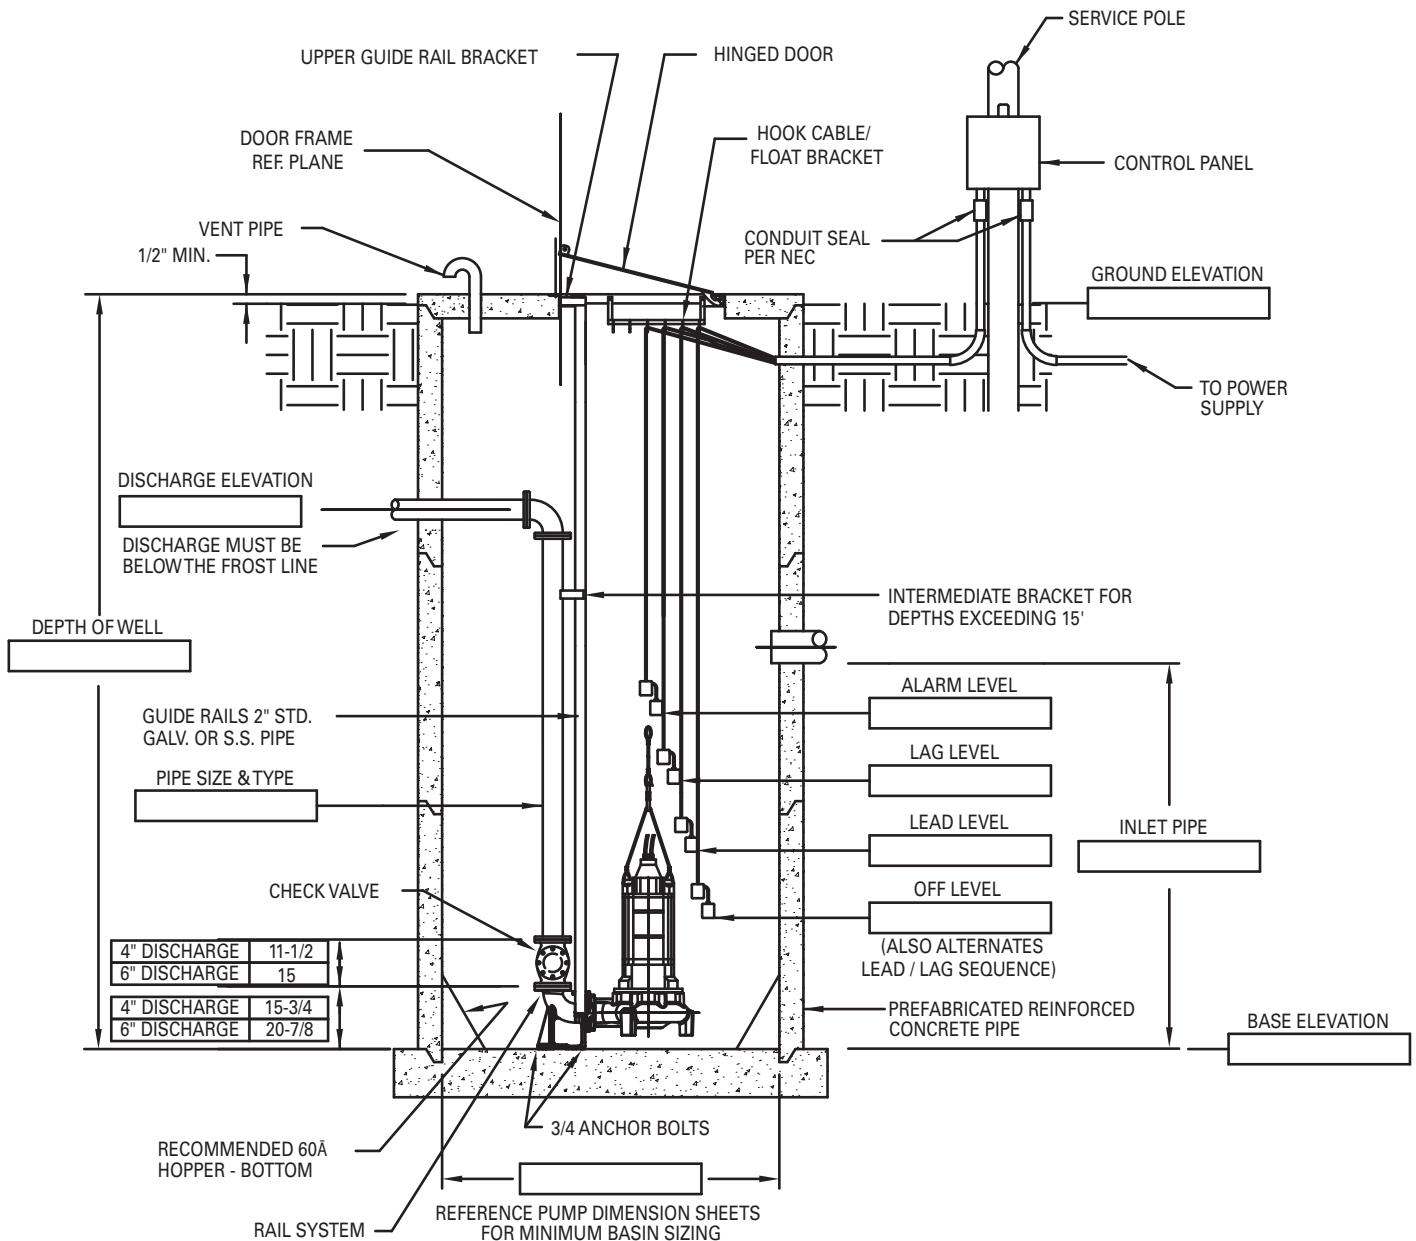

Product information presented here reflects conditions at time of publication. Consult factory regarding discrepancies or inconsistencies.

X64HD HAZARDOUS LOCATION SERIES LIFT STATION DIMENSIONAL DATA

25-60 BHP

4" & 6" Flanged Discharge

MODELS: X6424- X6428

X64HD HAZARDOUS LOCATION SERIES

LIFT STATION DIMENSIONAL DATA

25-60 BHP

4" & 6" Flanged Discharge

MODELS: X6424-X6428

SIMPLEX DIMENSIONAL CHART											
NOM. SIZE	A	B	C	D	E	F	G	H	J	P	R
4" DISCHARGE	7-1/2	6	8-3/4	3	8	36	30	15	11-1/2	3/4	4
6" DISCHARGE	10-7/8	6-3/4	9-1/2	3-3/8	10-1/4	36	36	18	11-1/2	3/4	9-5/8

DUPLEX DIMENSIONAL CHART													
NOM. SIZE	A	B	C	E	F	J	K	L	M	N	P	R	S
4" DISCHARGE	7-1/2	6	8-3/4	8	36	11-1/2	24	48	10-1/8	13-1/8	3/4	4	8-3/4
6" DISCHARGE	10-7/8	6-3/4	9-1/2	10-1/4	36	11-1/2	30	60	12-3/4	16-1/8	3/4	9-5/8	11-3/8