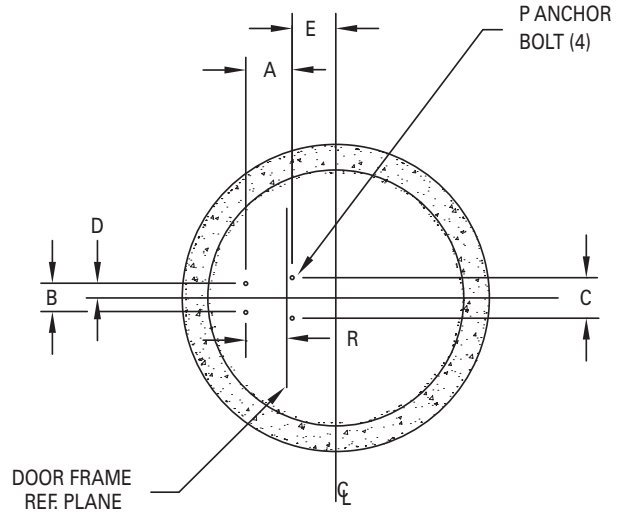

4" & 6" Flanged Discharge

MODELS: X6424- X6428

X64HD HAZARDOUS LOCATION SERIES

LIFT STATION DIMENSIONAL DATA

25-60 BHP

4" & 6" Flanged Discharge

MODELS: X6424-X6428

SIMPLEX DIMENSIONAL CHART											
NOM. SIZE	A	B	C	D	E	F	G	H	J	P	R
4" DISCHARGE	7-1/2	6	8-3/4	3	8	36	30	15	11-1/2	3/4	4
6" DISCHARGE	10-7/8	6-3/4	9-1/2	3-3/8	10-1/4	36	36	18	11-1/2	3/4	9-5/8

DUPLEX DIMENSIONAL CHART													
NOM. SIZE	A	B	C	E	F	J	K	L	M	N	P	R	S
4" DISCHARGE	7-1/2	6	8-3/4	8	36	11-1/2	24	48	10-1/8	13-1/8	3/4	4	8-3/4
6" DISCHARGE	10-7/8	6-3/4	9-1/2	10-1/4	36	11-1/2	30	60	12-3/4	16-1/8	3/4	9-5/8	11-3/8