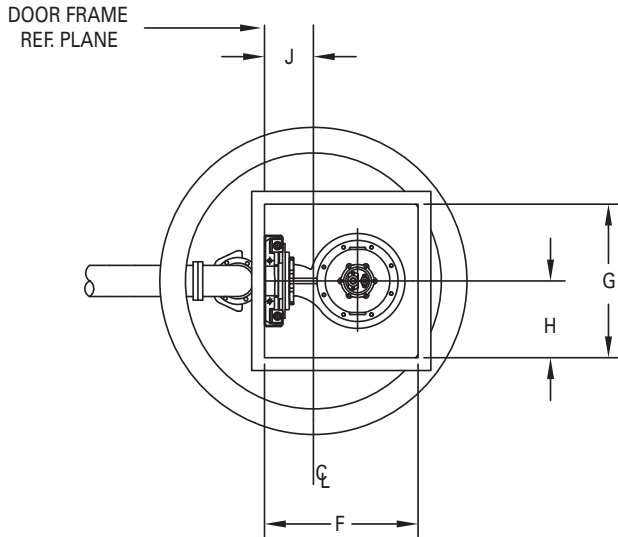

4" & 6" Flanged Discharge

MODELS: X6424- X6428

X64HD HAZARDOUS LOCATION SERIES

LIFT STATION DIMENSIONAL DATA

25-60 BHP

4" & 6" Flanged Discharge

MODELS: X6424-X6428

SIMPLEX DIMENSIONAL CHART											
NOM. SIZE	A	B	C	D	E	F	G	H	J	P	R
4" DISCHARGE	7-1/2	6	8-3/4	3	8	36	30	15	11-1/2	3/4	4
6" DISCHARGE	10-7/8	6-3/4	9-1/2	3-3/8	10-1/4	36	36	18	11-1/2	3/4	9-5/8

DUPLEX DIMENSIONAL CHART													
NOM. SIZE	A	B	C	E	F	J	K	L	M	N	P	R	S
4" DISCHARGE	7-1/2	6	8-3/4	8	36	11-1/2	24	48	10-1/8	13-1/8	3/4	4	8-3/4
6" DISCHARGE	10-7/8	6-3/4	9-1/2	10-1/4	36	11-1/2	30	60	12-3/4	16-1/8	3/4	9-5/8	11-3/8