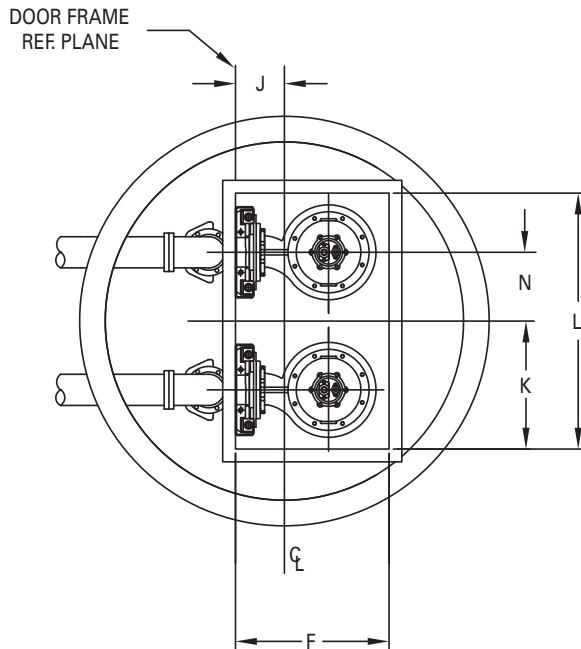

4" & 6" Flanged Discharge

MODELS: X6424- X6428

X64HD HAZARDOUS LOCATION SERIES

LIFT STATION DIMENSIONAL DATA

25-60 BHP

4" & 6" Flanged Discharge

MODELS: X6424-X6428

SIMPLEX DIMENSIONAL CHART											
NOM. SIZE	A	B	C	D	E	F	G	H	J	P	R
4" DISCHARGE	7-1/2	6	8-3/4	3	8	36	30	15	11-1/2	3/4	4
6" DISCHARGE	10-7/8	6-3/4	9-1/2	3-3/8	10-1/4	36	36	18	11-1/2	3/4	9-5/8

DUPLEX DIMENSIONAL CHART													
NOM. SIZE	A	B	C	E	F	J	K	L	M	N	P	R	S
4" DISCHARGE	7-1/2	6	8-3/4	8	36	11-1/2	24	48	10-1/8	13-1/8	3/4	4	8-3/4
6" DISCHARGE	10-7/8	6-3/4	9-1/2	10-1/4	36	11-1/2	30	60	12-3/4	16-1/8	3/4	9-5/8	11-3/8