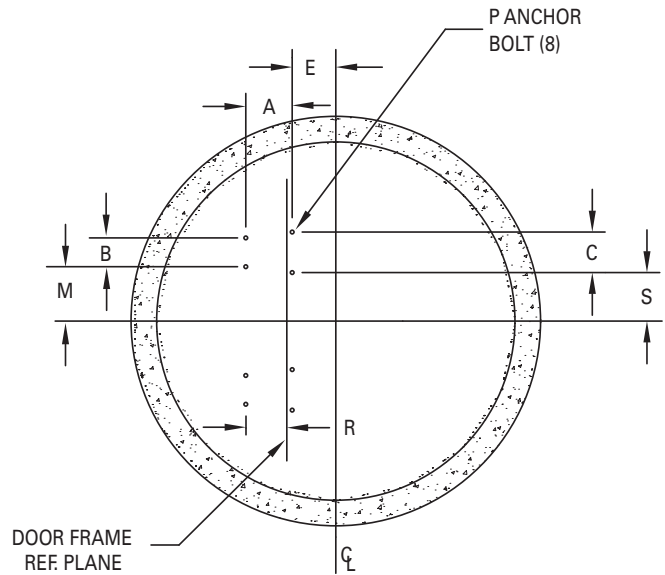

4" & 6" Flanged Discharge

MODELS: X6424- X6428

X64HD HAZARDOUS LOCATION SERIES

LIFT STATION DIMENSIONAL DATA

25-60 BHP

4" & 6" Flanged Discharge

MODELS: X6424-X6428

SIMPLEX DIMENSIONAL CHART											
NOM. SIZE	A	B	C	D	E	F	G	H	J	P	R
4" DISCHARGE	7-1/2	6	8-3/4	3	8	36	30	15	11-1/2	3/4	4
6" DISCHARGE	10-7/8	6-3/4	9-1/2	3-3/8	10-1/4	36	36	18	11-1/2	3/4	9-5/8

DUPLEX DIMENSIONAL CHART													
NOM. SIZE	A	B	C	E	F	J	K	L	M	N	P	R	S
4" DISCHARGE	7-1/2	6	8-3/4	8	36	11-1/2	24	48	10-1/8	13-1/8	3/4	4	8-3/4
6" DISCHARGE	10-7/8	6-3/4	9-1/2	10-1/4	36	11-1/2	30	60	12-3/4	16-1/8	3/4	9-5/8	11-3/8